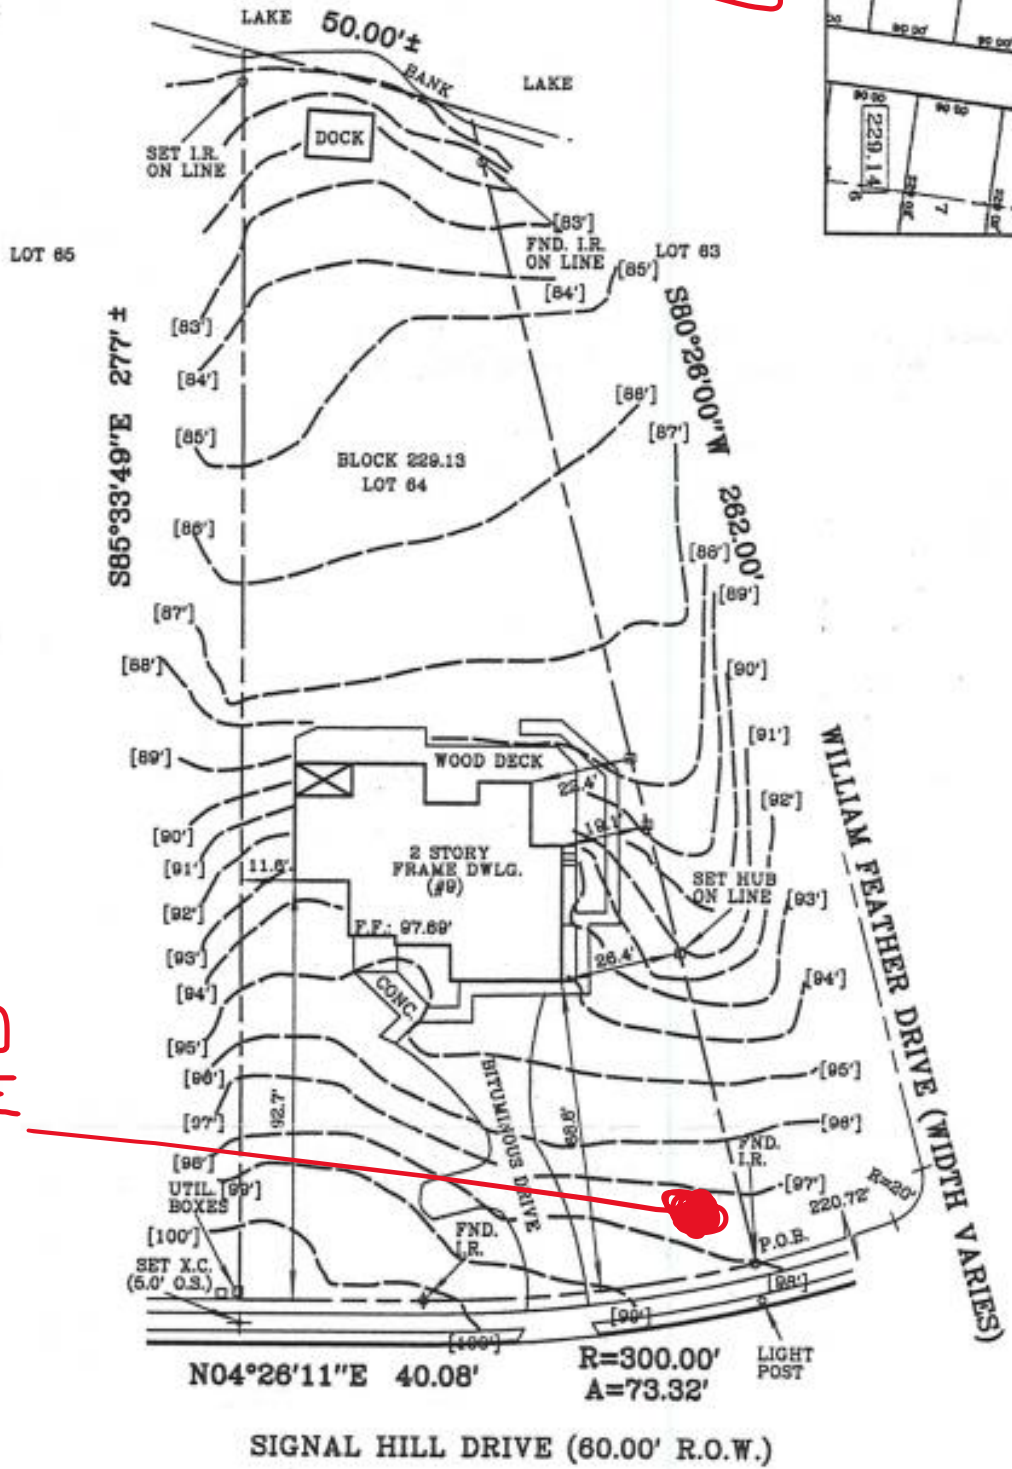

9 SIGNAL HILL

DEAD TREE

LOT AREA = 21,498.10 SF

DEAD  
FALLING  
LIMBS

TREE